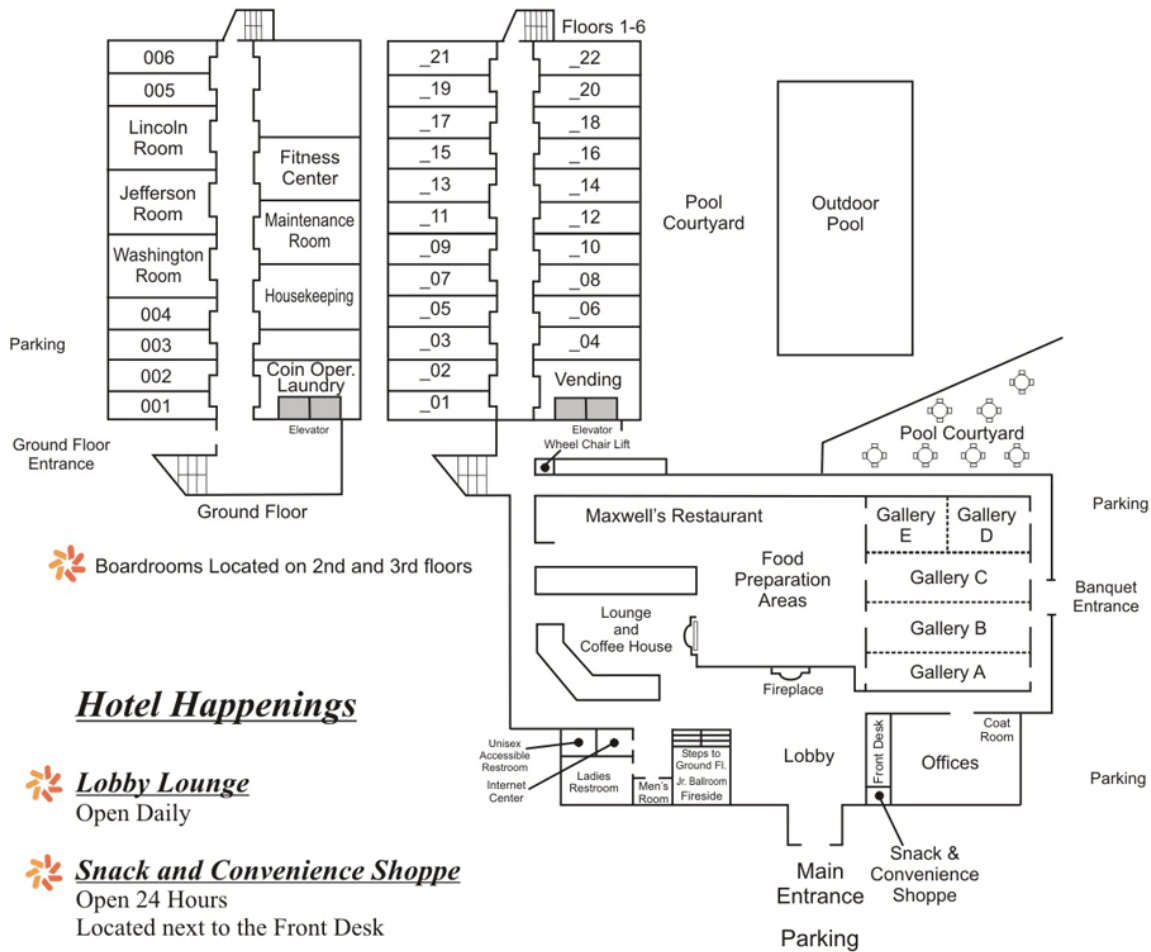

# Welcome

 Boardrooms Located on 2nd and 3rd floors

## Hotel Happenings

 **Lobby Lounge**  
Open Daily

 **Snack and Convenience Shoppe**  
Open 24 Hours  
Located next to the Front Desk

 **Maxwell's Restaurant**  
Open for Breakfast, Lunch, Dinner and Room Service

 **Internet Center**  
Located in the Main Lobby

 **Fitness Center**  
Located on Ground Floor  
Open Daily 5:30AM - 12:00 Midnight

 **Guest Laundry**  
Located on Ground Floor

*We are glad you have chosen to stay with us.  
If there is anything you need please call  
the Front Desk at Ext. "0".*